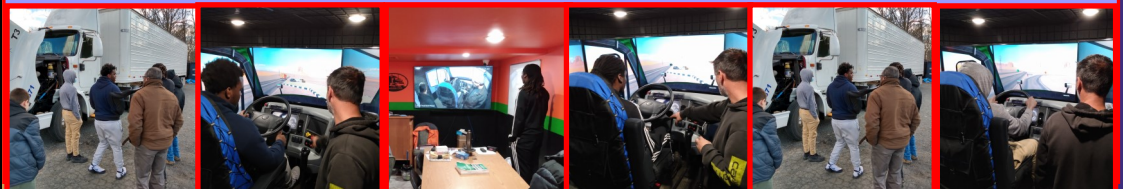

**POLARIS CENTER  
SCHOOL HOURS**

**Monday, Tuesday,  
Thursday & Friday  
8:00AM - 2:00PM**

**Wednesday  
8:00AM - 12:30PM**

**REMINDER  
NO SCHOOL  
February 20 & 21**

**AFFORDABLE CDL SCHOOL VISIT**

Mr. McGee's Career and Transitions students visited the Affordable CDL School in Colchester, CT. They met the owner and operated a Tractor Trailer using the Tractor Trailer Driving Simulator. Many of our students have expressed interest in truck driving as a career - what a great place to ask questions & have them answered by professionals in the field!